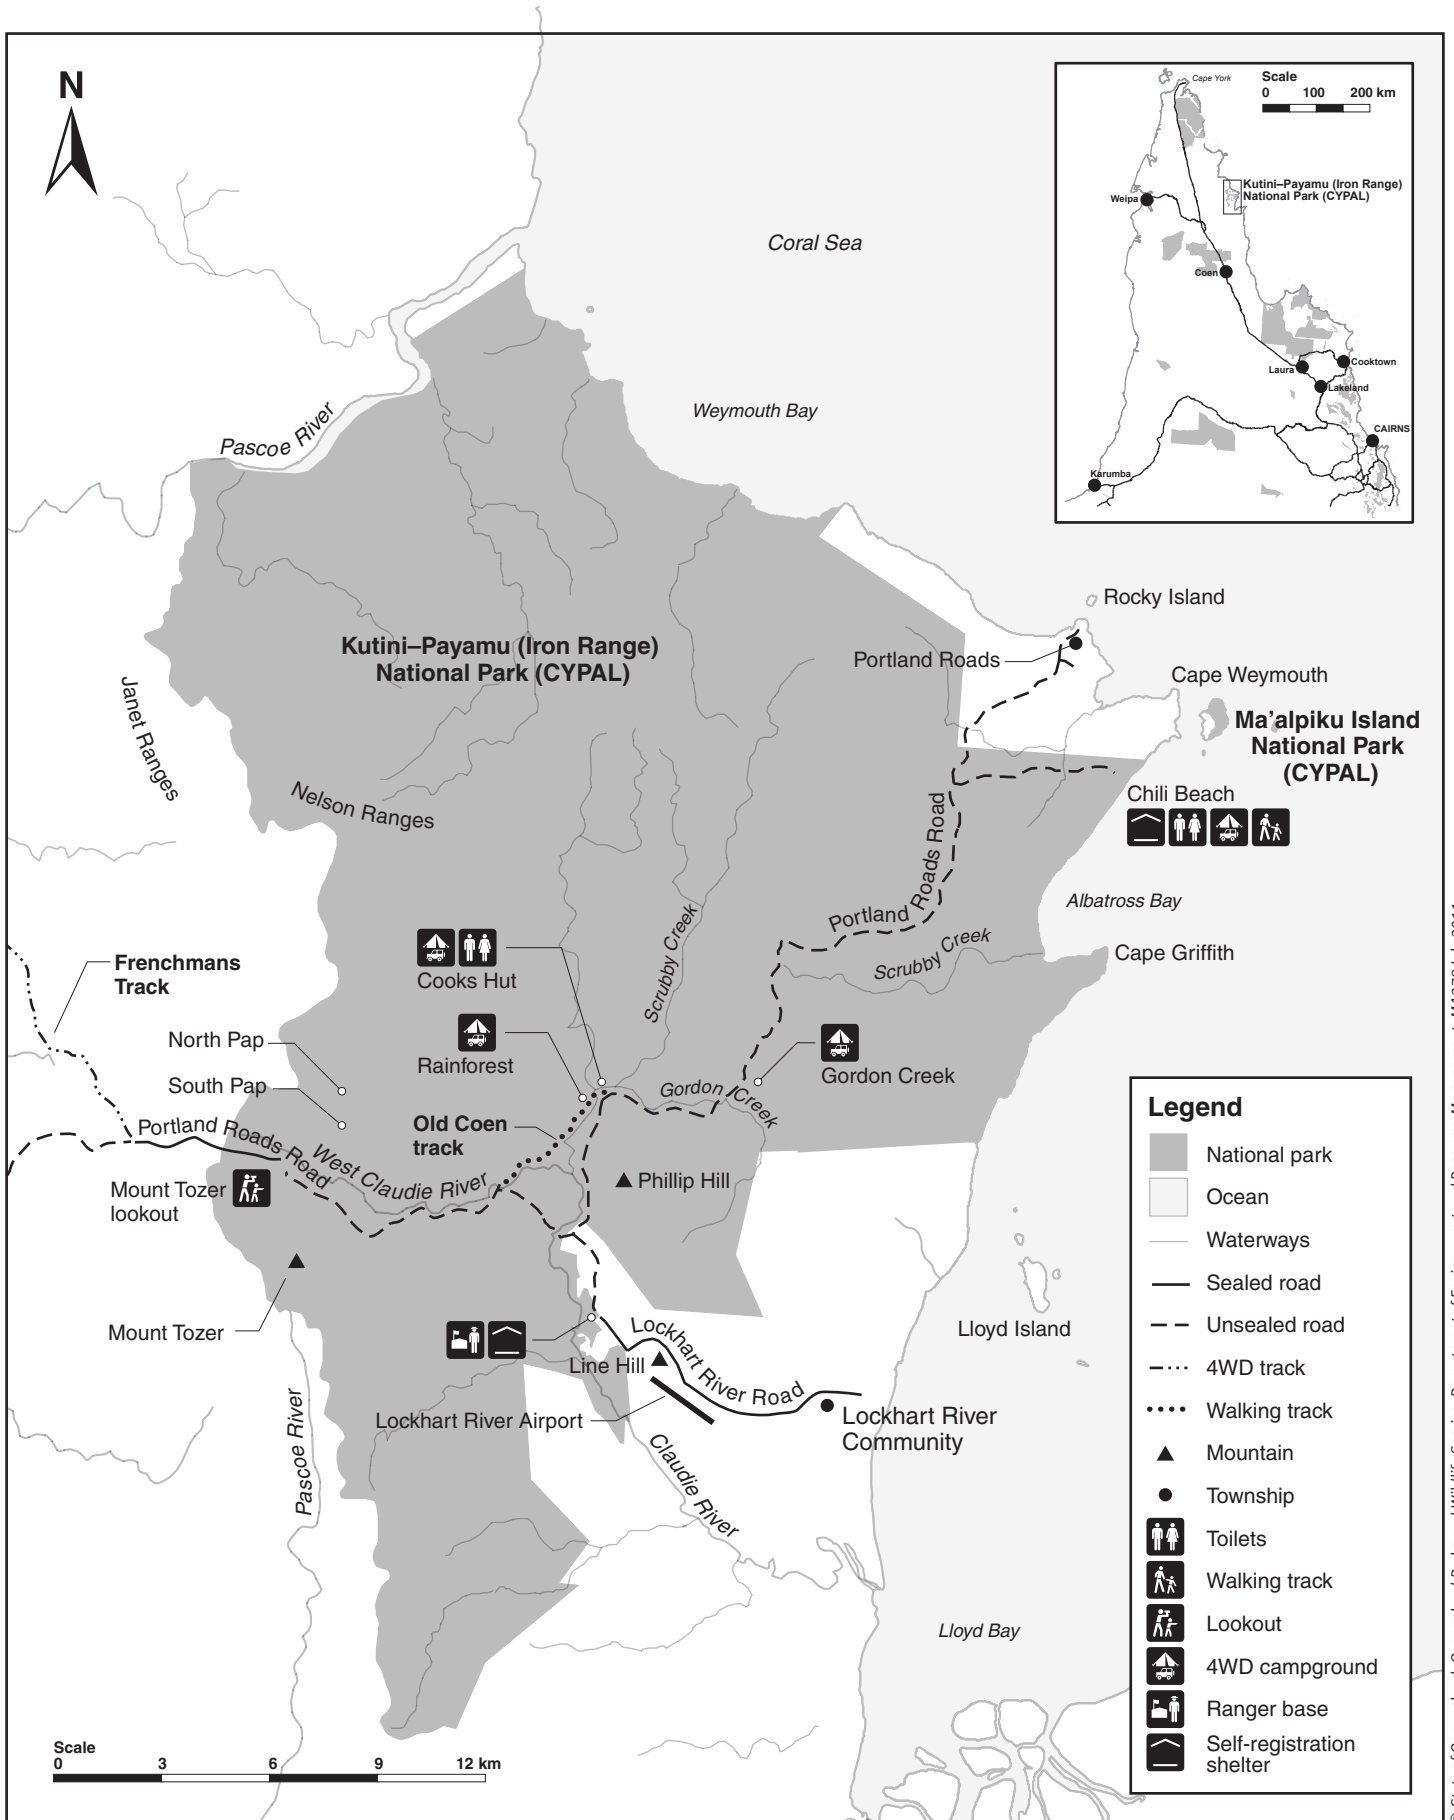

# Kutini–Payamu (Iron Range) National Park (CYPAL)

Queensland Parks and Wildlife Service  
 Department of Environment and Resource Management

© State of Queensland. Queensland Parks and Wildlife Service, Department of Environment and Resource Management. MA378 July 2011